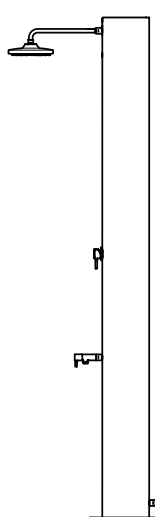

Arno
N Pag. 17
A Pag. 23